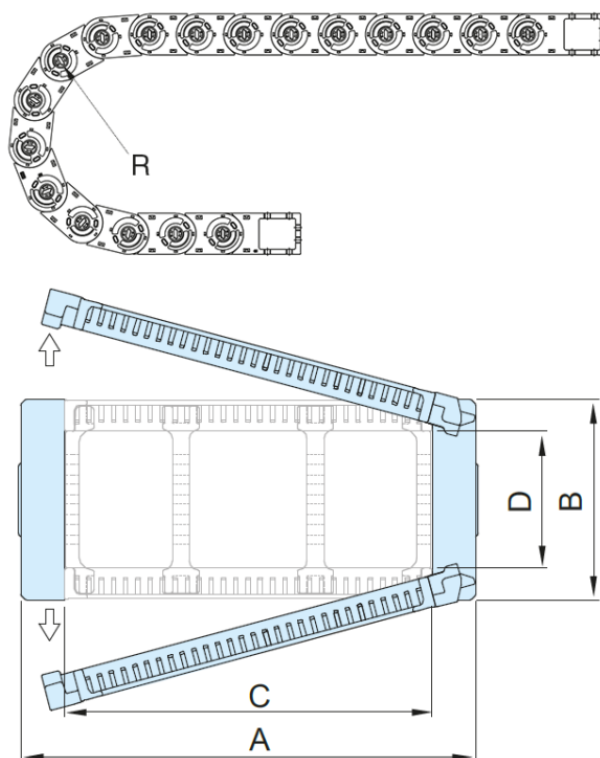

Article number: 18ST044N175R150

Description: ST Shift cable chain, ST044N.175 Radius 150- Hoved nr. (1LK)
Type ST044N.175.R150

Measures

A = 196

B = 38

C = 175

D = 26

I = 44

R = 150